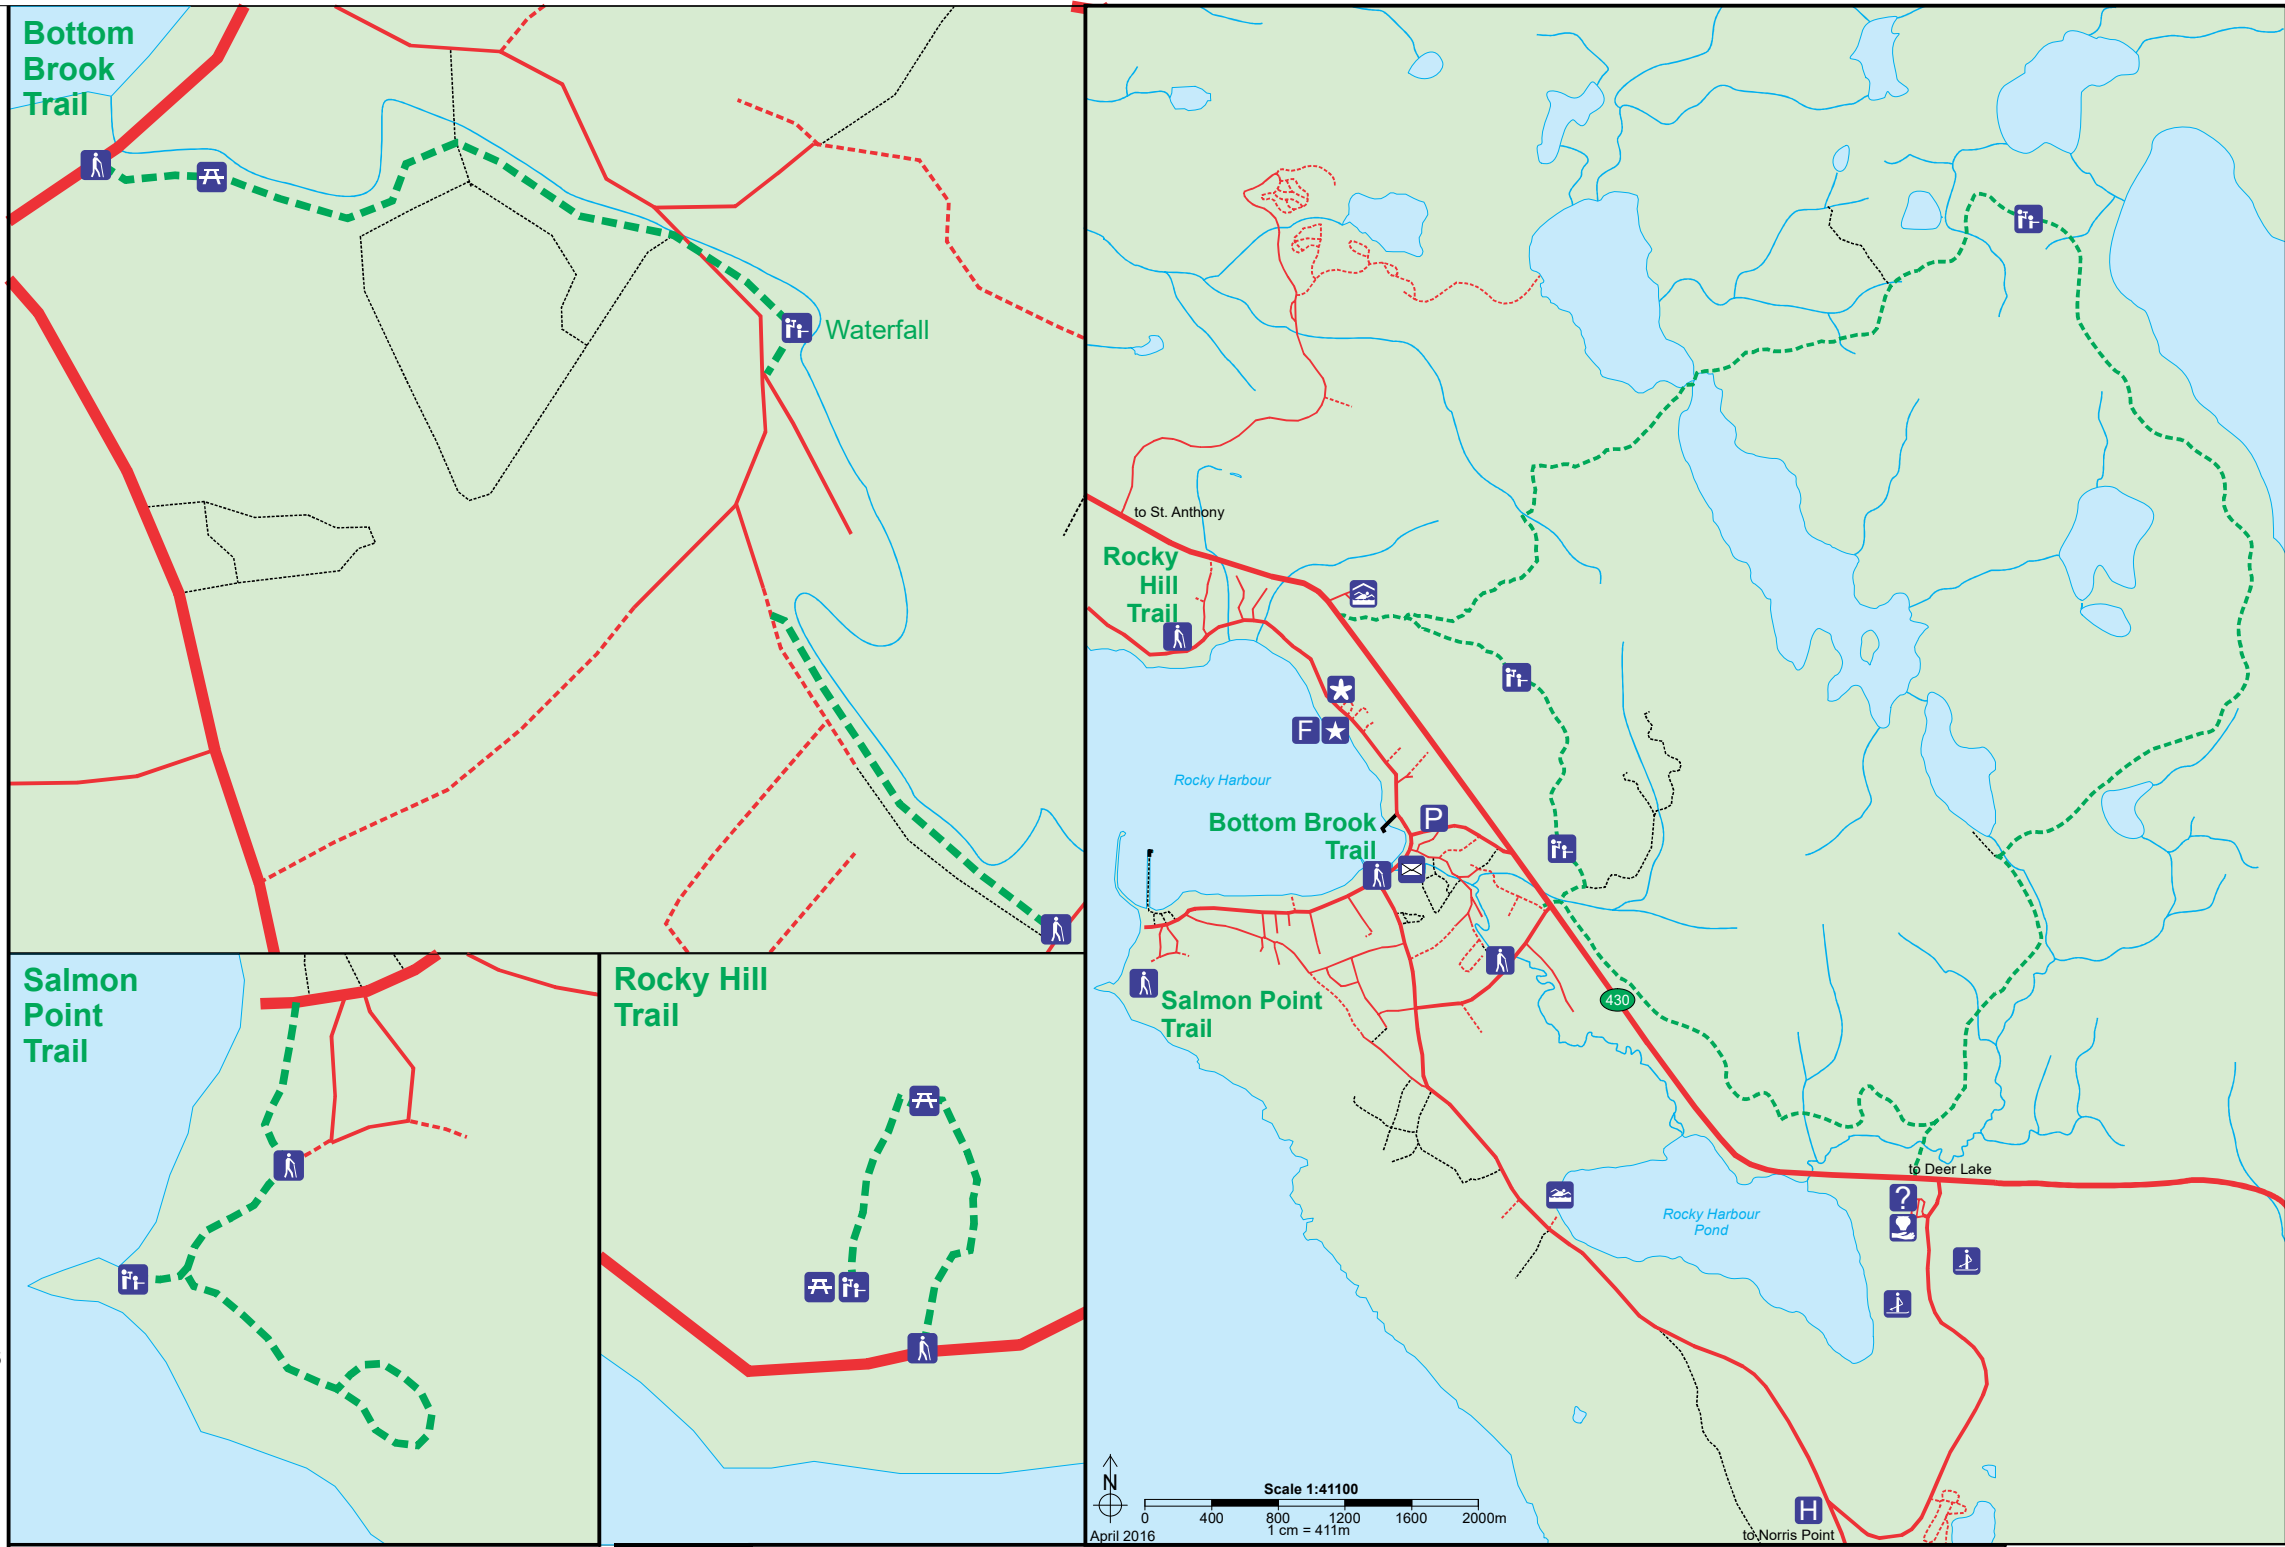

3P's Trucking Ltd	C3	458-2918
ACA Renovations Ltd	B6	458-2336
Alderbed Cottages	B4	458-8455
Elderberry Cottages	A7	437-1906
Anchor Down B & B	B6	458-2901
Anglican Church	C2	458-2681
Bambury's Chalets	C5	458-2907 / 7345
Bank of Montreal	C3	458-2240
Bannikin	C3	458-2232
Bayside Cottages	D4	458-2749
Bottom Brook Cottages	B4	458-2236
C & G Cabins	B5	458-3456
Candlelight B & B	C2	458-3147
Carpentry Works Building & Renovations Ltd	B6	458-2892 / 7576
Cedar-House B & B	B5	458-2447
Community Hall	C2	458-2959
Cozy Corner Cottages	C4	458-3322
D.O.T.	A5	458-2451
Down Home Accommodations	B7	458-3347
Earle's Newfoundland Mug Up Restaurant	D4	458-2577 / 3100
Endicott's Cash & Carry	E4	458-2369
Evergreen B & B	B5	458-2692
Fisheries & Oceans	A5	458-3082
Fisherman's Landing Inn	A5	458-2711
Fisherman's Landing Restaurant, Crafts & Liquor Store	B3	458-2060
Floyd's Construction	B5	458-2582
Glass Gallery	B3	640-6165
Gospel Hall Church	B4	458-2693
Greco Pizza	B3	458-3121
Gros Morne Academy	B4	458-2457
Gros Morne Accomodations & Hotel	B5	458-3396
Gros Morne Arena	B6	458-2435
Gros Morne Cabins	D4	458-2020
Gros Morne Convenience	D4	458-2355
Gros Morne Cottages	C4	458-3396
Gros Morne Crafts, Internet Café & Oceanside Cottages	D2	458-2572 / 2642
Gros Morne Driveway Sealers	B4	458-2321
Gros Morne National Park	A5	458-2417
Gros Morne Pub	B5	458-2355
Gros Morne Recycling Depot	B6	458-2840
Gros Morne RV Campground & Motel	B5	458-3133 / 3134
Gros Morne Safety Service	C2	458-2560
Gros Morne Sales & Rentals	A5	458-2528
Gros Morne Suites	E5	458-3396
Gros Morne Trading Post	C3	458-3186
Gros Morne Wildlife Museum	B3	458-3396
Hair F/X	B5	458-2008
Harbour Seafoods	E4	458-2821
JJ's Café	B3	458-3004
Jackie's Restaurant	D4	458-2649
Jehovah's Witness Church	B5	458-2432
Juniper Campground	B5	458-7213
Kinsmen Club of Gros Morne	B5	458-2100
Marine Services	B6	458-2450
Meeting Hill Cottages	D1	458-2501
Mountain Range Cottages	B4	458-2199
Nicolle's Cottage	A7	458-2613
Northern Pest Control	B5	458-8602
Ocean Acre Inn	C3	458-2272
Ocean View Hotel	B4	458-2730
Olivers Landing Vacation Rental	A7	280-3063
Parkway Irving & Propane	A4	458-2830
Parson's Restaurant & Harbour View Cabins	B3	458-2544
Pentecostal Church	D4	293-1261
Complete Care Pharmsave	B5	458-3366
Pioneer 50+ Club	C2	458-2277 / 2340 / 2145
Pittman's Hilltop View Inn	D1	458-2486
Pittman Motors	C3	458-2827
Pond Woodworks	A7	458-2813
Public Library	B4	458-2900
Rocky Harbour Groceteria	B4	458-2045
Rocky Harbour Home Hardware	A4	458-3115
Rumbolts C&J	B4	458-2045
Service Canada	B6	800-622-6232
Shear's Bus Service	A5	458-2315
Shears' Electrical & Construction	B3	458-2057
Shears House B & B	B3	458-2534
Sounds, Right, Speech (Langrage) & Reading Service	B4	458-3053
Spruce Grove Cottages	A4	458-2212
Steers Insurance	D5	458-2003
Sunset Restaurant & Crafts	B4	458-2807
Superior Auto Work	A5	458-2948
Swimming Pool	C1	458-2350
Sylvia's B&B	B5	458-3107
Town of Rocky Harbour Town Office	C3	458-2376 / 2299
Treasure Box Crafts & Cafe	B3	458-3007
Twisted Scissors	B6	458-3455
United Church	C2	458-3192
Wanda's Beauty Salon	B6	458-2961
West Coast Exteriors	D2	458-8030
Western Brook Boat Tours	B4	458-2016
Wildflowers B & B	C3	458-3000
Wood Works Wonders	C2	458-7799 / 3077

911 Emergency

Police Station (RCMP)	458-2222 (911)
Canada Post	458-3106
Town Council Office	458-2376/2299
Community Hall	458-2959
Visitor Information Centre	458-2066
Fire Hall	458-2150 (911)
Western Health (Hospital)	458-2211 (911)

School
Picnic Area
Look Off
Pub / Bar
Playground
Convenience Store
Fish Plant
Lighthouse
Crafts Store

Gas Station
Liquor Store
Boat Launch
Cross Country Skiing
Arena
Bank
Pharmacy
Walking Trail

Legend

Swimming Pool	Highway
Swimming	Road
Accommodations	Street
Restarant	Unpaved Street
Church	Other
Cabins	Walking Trail
Bed & Breakfast	Ski Trail
Campground	

Contact Us:
PO Box 24
Rocky Harbour, NL
A0K 4N0
T: 709-458-2376/2299
F: 709-458-2293
Email: info@rockyharbour.ca
Website: rockyharbour.ca
Town Office Hours:
Mon - Fri (8:30am - 4:30pm)
Located at 73 Main Street